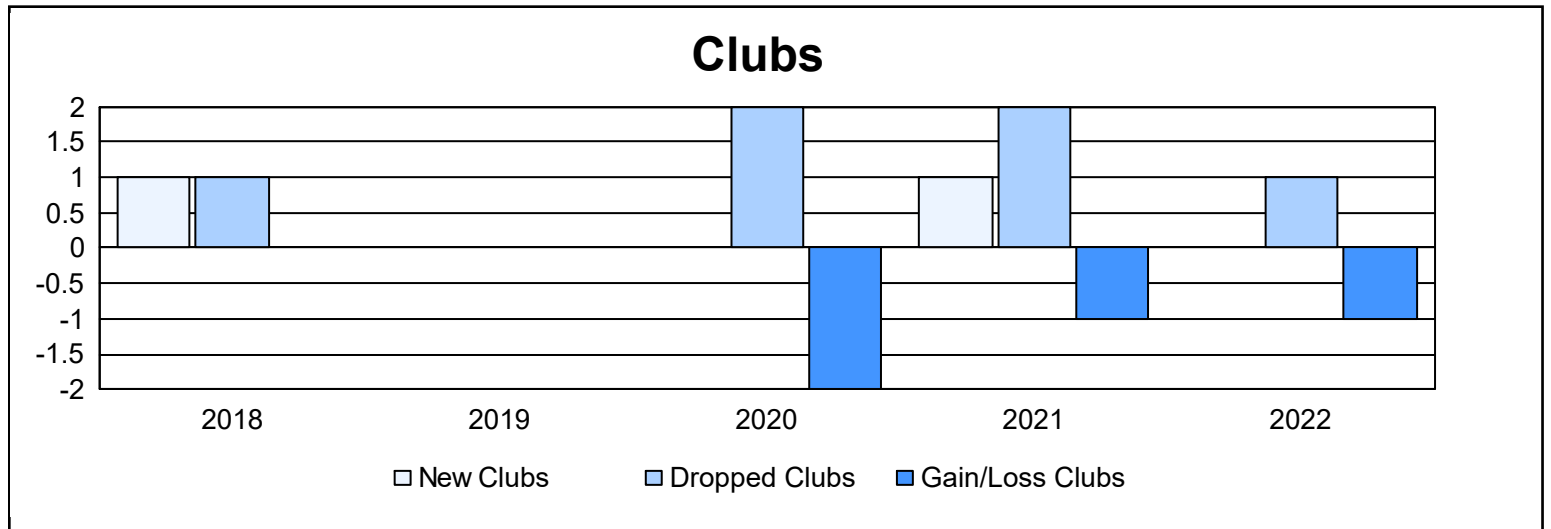

Year	New Clubs	Dropped Clubs	Gain/ Loss Clubs	New Members	Charter Members	Reinstate Members	Transfer Members	Total Member Added	Total Members Dropped	Gain/ Loss Members
2017-2018	1	1	0	94	20	4	3	121	135	-14
2018-2019	0	0	0	79	1	2	1	83	85	-2
2019-2020	0	2	-2	68	2	2	4	76	85	-9
2020-2021	1	2	-1	45	25	3	2	75	156	-81
2021-2022	0	1	-1	72	1	7	2	82	120	-38
<b>Average</b>	<b>0</b>	<b>1</b>	<b>-1</b>	<b>72</b>	<b>10</b>	<b>4</b>	<b>2</b>	<b>87</b>	<b>116</b>	<b>-29</b>

### Membership Composition June 2022 Cumulative