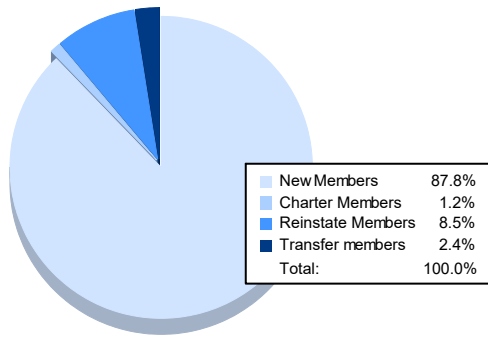

Year	New Clubs	Dropped Clubs	Gain/ Loss Clubs	New Members	Charter Members	Reinstate Members	Transfer Members	Total Member Added	Total Members Dropped	Gain/ Loss Members
2017-2018	1	1	0	94	20	4	3	121	135	-14
2018-2019	0	0	0	79	1	2	1	83	85	-2
2019-2020	0	2	-2	68	2	2	4	76	85	-9
2020-2021	1	2	-1	45	25	3	2	75	156	-81
2021-2022	0	1	-1	72	1	7	2	82	120	-38
<b>Average</b>	<b>0</b>	<b>1</b>	<b>-1</b>	<b>72</b>	<b>10</b>	<b>4</b>	<b>2</b>	<b>87</b>	<b>116</b>	<b>-29</b>

### Membership Composition June 2022 Cumulative